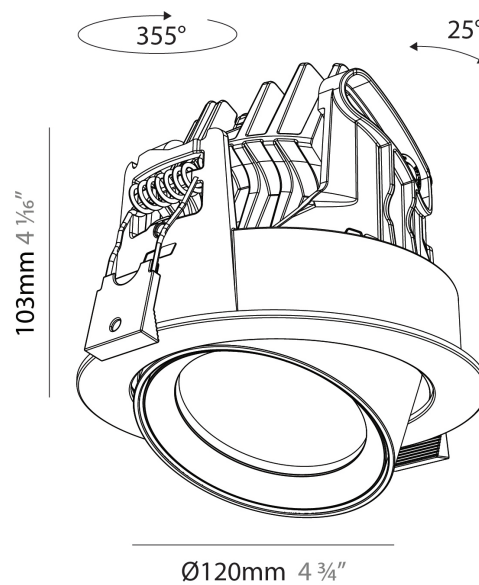

GENERAL

Series: Centriq
Subseries: Centriq Round Adjustable
Brand: Prolicht
Division: Architectural
Mounting Type: Recessed
Mounting Location: Ceiling
Subcategory: Spots

PHYSICAL

Shape: Cylinder
Diameter (mm): 120
Diameter (in): 4 ¾
Height (mm): 105
Height (in): 4 ⅛
Min. Recessing Depth (mm): 120
Min. Recessing Depth (in): 4 ¾
Light Distribution: Adjustable / Direct
Weight (kg): 0.649
Diffuser: Lens Pack - No Lens / Opal / Linear Spread Lens / Honeycomb / Spread Lens
Fixture Finish: SSR / BKV / CWI / CRY / HAB / UFT / ITA / RUA / FTG / MYG / LOD / PUS / FRO / FUP / KIA / POP / BLS / SPG / MEY / GOH / GUM / CHC / COM / ABZ / JAG / OBR / MOS / ROR
Fixture Material: Aluminum
Cut-out Measurements: Dia. 112mm / 4 7/16"

ELECTRICAL

Lamp Type: LED (Zhaga Standard)
Input Wattage (W): 20.5
Total Output Wattage (W): 18.1
Dimming: Tri-Mode (Non-Dimming and Phase Dimming (120Vac only) and 0-10V Dimming)
Driver Included: Yes
Driver Location: Recessed Housing
Driver Type: Constant Current - Universal
Driver Class: Class 2
Input Voltage (V): 120 - 277
Constant Current (MA): 500

LED

Color Temperature (°K): 2700 / 3000 / 3500 / 4000
Max. Delivered Lumen (lm): 1432 / 1542 / 1432 / 1636
Nominal Lumen (lm): 1668 / 1797 / 1868 / 1907
CRI: >90 CRI
Lamp Life (hrs): 50000

OPTICAL

Reflector°: 10
Adjustability: Rotational 350°; Tilt 90°

RATINGS AND CERTIFICATIONS

Certified By: Certified for North American Standards
IP rating: IP20